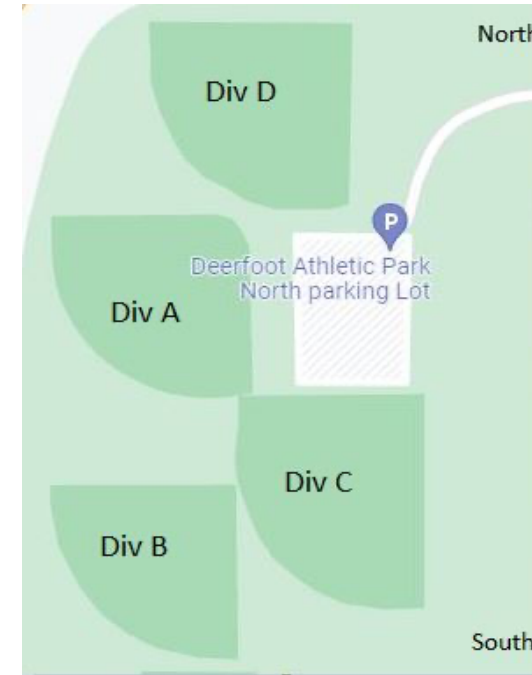

CASA League Playoffs

Final League Standings

A2	Pride in Business
A1	Twisted Element
A1	The Backlot
A2	Odeon Dental
B2	Social Cut & Shave
B1	Civic Tavern
B1	Brokerlink
B2	Team CASA
C2	freddie
C1	Amy Skinner Law
C1	Cold Garden
C2	Rising Tides
D2	Century 21 Bamber
D1	Outlink
D1	Mad Monkey
D2	HireHeelsYYC

L A1 v L A2

W A1 V W A2

Div B (B1) 6 v 7

(B2) 5 v 8

v

v

L B1 V LB2

W B1 V W B2