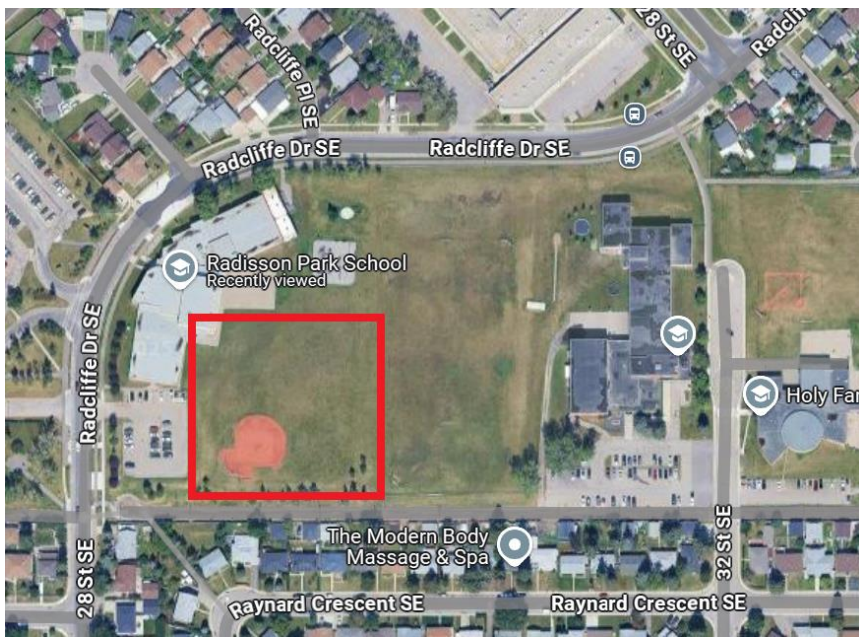

Diamond Locations

Father Lacombe High School (West)

3615 Radcliffe Dr SE, Calgary, AB T2A 6B4

Field Code: B1ALB17

Father Lacombe High School (East)

3615 Radcliffe Dr SE, Calgary, AB T2A 6B4

Field Code: B1ALB16

Sir Wilfred Laurier School

2805 Radcliffe Dr SE, Calgary, AB T2A 0C8

Field Code: B1ALB77

West Dover School (East)

3113 30 Ave SE, Calgary, AB T2B 0G9

Field Code: B1DOV03

St. Damien School

3636 26a St SE, Calgary, AB T2B 2L1