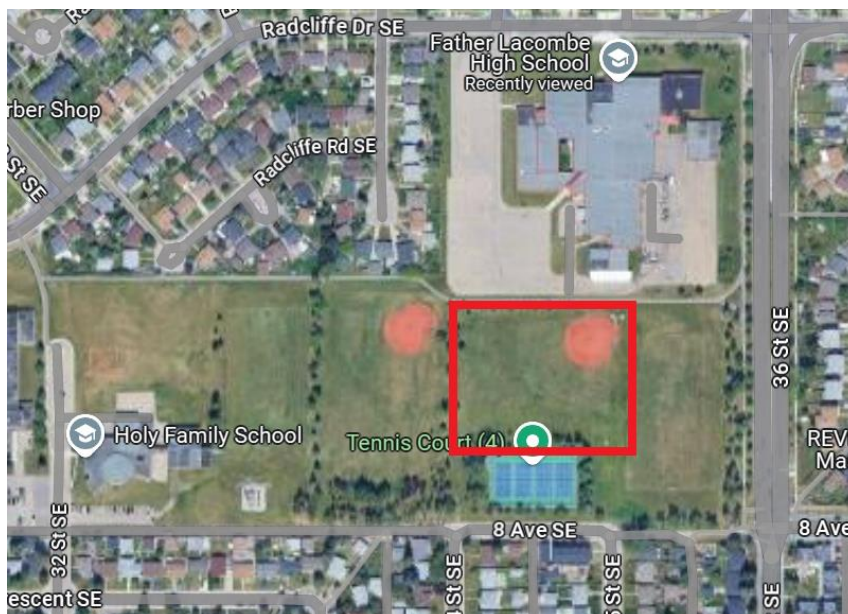

Diamond Locations

Father Lacombe High School (West)

3615 Radcliffe Dr SE, Calgary, AB T2A 6B4

Field Code: B1ALB17

Father Lacombe High School (East)

3615 Radcliffe Dr SE, Calgary, AB T2A 6B4

Field Code: B1ALB16

Sir Wilfred Laurier School

2805 Radcliffe Dr SE, Calgary, AB T2A 0C8

Field Code: B1ALB77

West Dover School (East)

3113 30 Ave SE, Calgary, AB T2B 0G9

Field Code: B1DOV03

St. Damien School

3636 26a St SE, Calgary, AB T2B 2L1